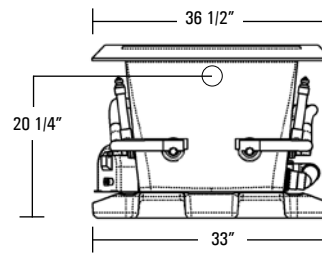

LUXEAIR 34 MOTIF

AQUATIC

LUXEAIR SERIES MODEL # AI34LUX7236 / AI29AIR7236TO (Tub Only)